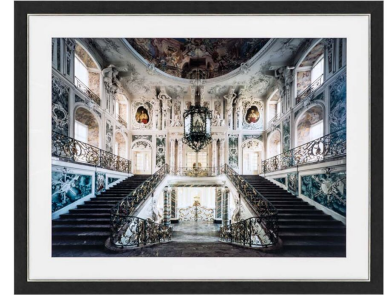

E I C H H O L T Z

EST. 1992

SPECIFICATION SHEET

Item no.	110869
Item description	Print Baroque Grand Staircase Stained black frame gold colour edge Clear glass
Suitable for	Indoor use/dry locations only
Net weight (kg)	14.6
Net weight (lbs)	32.18

DIMENSIONS

Dimensions (cm)	W. 124 D. 2 H. 99 cm
Dimensions (inch)	W. 48.82" D. 0.79" H. 38.98"

MATERIALS

110869	Print Baroque Grand Staircase Pine Wood MDF Glass Paper
--------	--

LOGISTIC INFORMATION

110869	Print Baroque Grand Staircase 1 pc(s)
Carton length (m)	1.25
Carton width (m)	1.01
Carton height (m)	0.04
Carton cubage (m)	0.0505
Gross weight (kg)	18
HS code EU	49119100
Carton length (inch)	49.21
Carton width (inch)	39.76
Carton height (inch)	1.57
Carton cubage (ft)	1.78339
Gross weight (lbs)	39.67
HS code USA	4911914020
Country of origin	Belgium