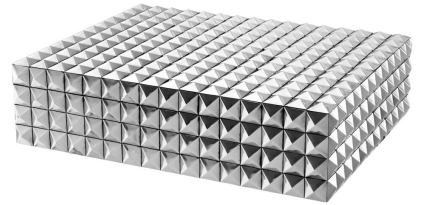

E I C H H O L T Z

EST. 1992

SPECIFICATION SHEET

Item no.	110049
Item description	Box Vivienne nickel finish L Nickel finish
Suitable for	Indoor use/dry locations only
Net weight (kg)	2.4
Net weight (lbs)	5.29

DIMENSIONS

Dimensions (cm)	L. 30 W. 40 H. 10 cm
Dimensions (inch)	L. 11.81" W. 15.75" H. 3.94"

MATERIALS

110049	Box Vivienne nickel finish L MDF Stainless steel
Stainless steel grade	J4

LOGISTIC INFORMATION

110049	Box Vivienne nickel finish L 1 pc(s)
Carton length (m)	0.525
Carton width (m)	0.39
Carton height (m)	0.185
Carton cubage (m)	0.03788
Gross weight (kg)	3.3
HS code EU	44209099
Carton length (inch)	20.67
Carton width (inch)	15.35
Carton height (inch)	7.28
Carton cubage (ft)	1.33772
Gross weight (lbs)	7.27
HS code USA	4420904500
Country of origin	India