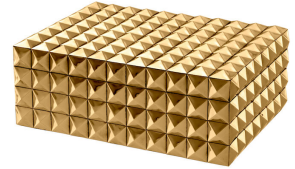

E I C H H O L T Z

EST. 1992

SPECIFICATION SHEET

Item no.	110052
Item description	Box Vivienne gold finish S Gold finish
Suitable for	Indoor use/dry locations only
Net weight (kg)	1.5
Net weight (lbs)	3.31

DIMENSIONS

Dimensions (cm)	L. 21 W. 28 H. 10 cm
Dimensions (inch)	L. 8.27" W. 11.02" H. 3.94"

MATERIALS

110052	Box Vivienne gold finish S MDF Brass
--------	---

LOGISTIC INFORMATION

110052	Box Vivienne gold finish S 1 pc(s)
Carton length (m)	0.395
Carton width (m)	0.28
Carton height (m)	0.185
Carton cubage (m)	0.02046
Gross weight (kg)	1.7
HS code EU	44209099
Carton length (inch)	15.55
Carton width (inch)	11.02
Carton height (inch)	7.28
Carton cubage (ft)	0.72254
Gross weight (lbs)	3.75
HS code USA	4420904500
Country of origin	India