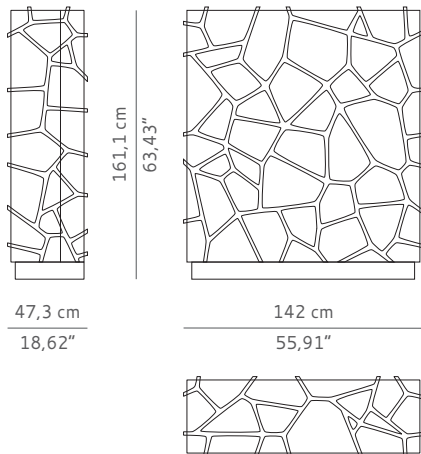

BRABBU
DESIGN FORCES

CASEGOODS UPHOLSTERY LIGHTING RUGS ART ACCESSORIES

ORION | CABINET

Who has been star gazing for any length of time has noticed ORION like a distinctive arrangement of stars that brighten from December to April. Known since ancient times, ORION is a constellation lying on the celestial equator, visible from both hemispheres and one of the brightest constellations in the night sky. ORION Cabinet is a remarkable piece of furniture made of wood snuggled by a kind of a brass web whose structure reminds ORION constellation.

DIMENSIONS

WIDTH 142 cm | 55,91"
DEPTH 47,3 cm | 18,62"
HEIGHT 161,1 cm | 63,43"

MATERIALS

Body in matte walnut root, stained copper leaf with black translucent;
Interior in ash wood, high gloss ash root veneer and mirror;
Base in brushed brass. Base in vintage matte brass

PACKAGING

DIMENSIONS W 149 cm | 58,7" D 54,3 cm | 21,4" H 168,1 cm | 66,2"
VOLUME 1,36 m³ | 48,03 ft³
WEIGHT 220 kg | 485,02 lb

LEAD TIME

Production time is between 6 to 8 weeks for BRABBU collections.
Delivery time is not included.