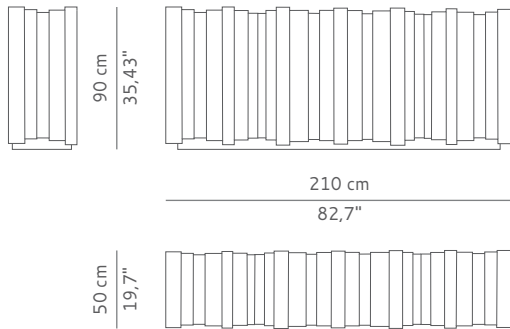

### NAZCA | SIDEBOARD

A tribute to Mother Earth's heartbeat, NAZCA sideboard reminds the movement triggered by tectonic plates that involve us in an exquisite rhythm. Located in the west coast of South America, near to Peru, NAZCA is a tectonic plate whose earth beat made extraordinary volcanic islands, like the Galapagos islands, and impulse the creation of this sideboard structured by wood and brass.

#### DIMENSIONS

WIDTH 210 cm | 82,7"  
DEPTH 50 cm | 19,7"  
HEIGHT 90 cm | 35,4"

#### PACKAGING

DIMENSIONS W 217 cm | 85,43" D 57 cm | 22,44" H 97 cm | 38,19"  
VOLUME 1,19 m<sup>3</sup> | 42,02 ft<sup>3</sup>  
WEIGHT 220 kg | 485,02 lb