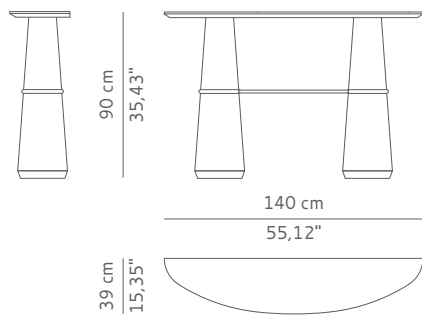

DIMENSIONS

WIDTH	140 cm 55,1"
DEPTH	40 cm 15,8"
HEIGHT	90 cm 35,5"

MATERIALS

Estremoz marble with brass details.

PACKAGING

TOP

DIMENSIONS	W 153 cm 60,2" D 49 cm 19,3" H 19 cm 7,5"
VOLUME	0,14 m ³ 4,94 ft ³
WEIGHT	103 Kg 227,1 lbs

BASE (x2)

DIMENSIONS	W 32,5 cm 12,8" D 32,5 cm 12,8" H 95 cm 37,4"
VOLUME	0,10 m ³ 3,53 ft ³
WEIGHT	45 Kg 99,2 lbs

LEAD TIME

Production time is between 6 to 8 weeks for BRABBU collections.

Delivery time is not included.