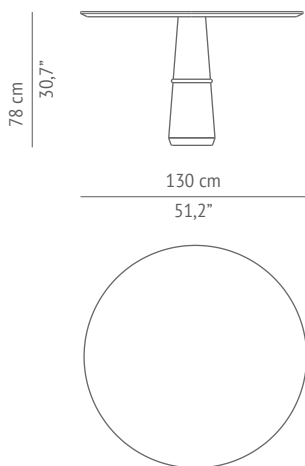

DIMENSIONS

WIDTH	130 cm 51,2"
DEPTH	130 cm 51,2"
HEIGHT	78 cm 30,7"

MATERIALS

Estremoz marble with polished gold details.

PACKAGING

TOP

DIMENSIONS	W 142 cm 55.9" D 20 cm 7.9" H 144 cm 56.9"
VOLUME	0,41 m ³ 14,5 ft ³
WEIGHT	150 Kg 330,7 lbs

BASE

DIMENSIONS	W 32 cm 12,5" D 32 cm 12,5" H 93 cm 36.6"
VOLUME	0,10 m ³ 3.5 ft ³
WEIGHT	75 Kg 165.3 lbs

LEAD TIME

Production time is between 6 to 8 weeks for BRABBU collections.
Delivery time is not included.