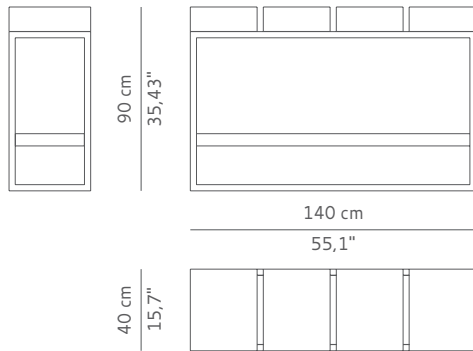

DIMENSIONS

WIDTH 140 cm | 55,1"
DEPTH 40 cm | 15,7"
HEIGHT 90 cm | 35,4

MATERIALS

Structure: Antique brushed brass.
Drawers and shelf: poplar wood veneer with palisander wood veneer.

PACKAGING

DIMENSIONS W 147 cm | 57,87" D 47 cm | 18,5" H 97 cm | 38,19"
VOLUME 0,67 m³ | 23,66 ft³
WEIGHT 72 kg | 158,73 lb

LEAD TIME

Production time is between 6 to 8 weeks for BRABBU collections.
Delivery time is not included.

All of our furniture can be made to measure and it is available in different finishes.

Please note that the colours and materials shown are for reference only and small variations may occur.