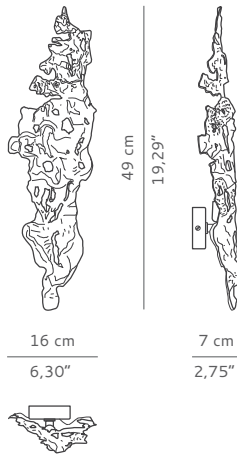

DIMENSIONS

WIDTH 16 cm | 6,30"
DEPTH 7 cm | 2,75"
HEIGHT 49 cm | 19,29"

MATERIALS

Structure: Casted Brass

TECHNICAL SPECIFICATIONS

BULB HOLDERS 1 x G9
VOLTAGE 220 V - 240 V
WATTAGE 40 watts
WEIGHT 20 kg | 44,09 lb

CE certificate

PACKAGING

DIMENSIONS W 23 cm | 9,05" D 14 cm | 5,51" H 56 cm | 22,04"
VOLUME 0,01 m³ | 0,35ft³
WEIGHT 30 kg | 66,14 lb

LEAD TIME

Production time is between 6 to 8 weeks for BRABBU collections.
Delivery time is not included.