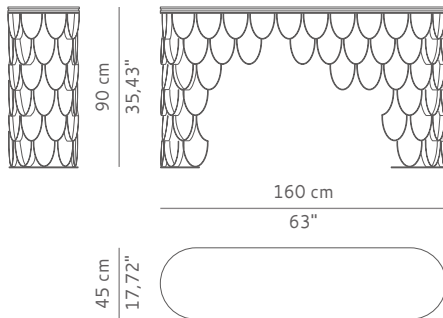

### KOI | CONSOLE

KOI carp is a recurring symbol of Japanese culture, highly appreciated by its decorative purposes in water gardens, in Irezumi practice or most commonly, in tattoos. Its natural colour mutations reveal their capacity to adapt, just like the KOI brass console table which fit in any modern home decor. The KOI scales from the sides of the modern console table shine and reflect the sun on its brass surface. KOI shares the same sound of the Japanese word for love and affection, making the carp also a symbol of love and friendship which will be conveyed to a modern home decor.

#### DIMENSIONS

WIDTH 160 cm | 63"  
DEPTH 45 cm | 17,72"  
HEIGHT 90 cm | 35,43"

#### PACKAGING

DIMENSIONS W 167 cm | 65,75" D 52 cm | 20,47" H 97 cm | 38,19"  
VOLUME 0,84 m<sup>3</sup> | 29,66 ft<sup>3</sup>  
WEIGHT 70 kg | 155 lb