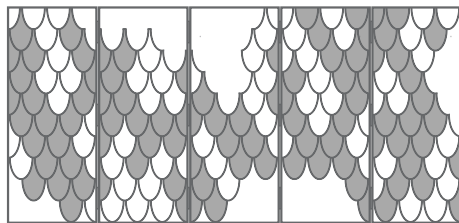

### KOI | SCREEN

KOI carp is a recurring symbol of Japanese culture, highly appreciated by its decorative purposes, not only in water gardens but also in Irezumi practice or, most commonly, in tattoos. Its natural colour mutations reveal their capacity to adapt, just like the KOI screen that you can use to create a better sense of space division in your ambiances. The KOI scales that compose the panels of the screen shine and reflect – on its brass surface – the sun caught throughout the clear water. KOI and the Japanese word for love or affection are homophones, making the carp also a symbol of love and friendship.

#### DIMENSIONS

WIDTH 258 cm | 101,57"  
DEPTH 4 cm | 1,57"  
HEIGHT 121 cm | 47,63"