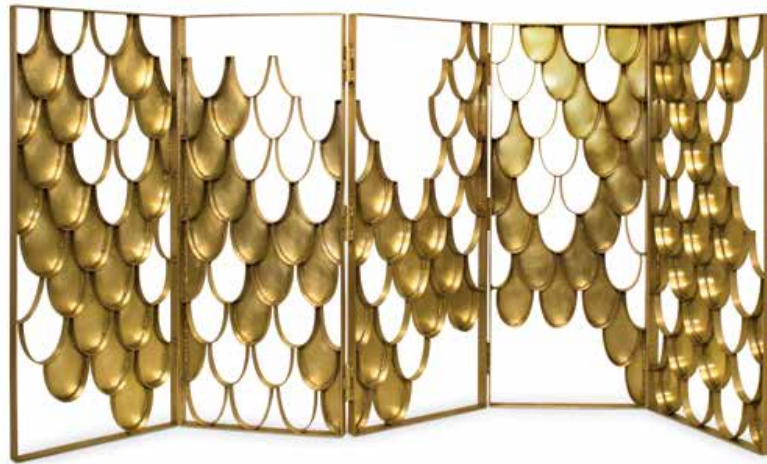

### KOI | SCREEN

KOI carp is a recurring symbol of Japanese culture, highly appreciated by its decorative purposes, not only in water gardens but also in Irezumi practice or, most commonly, in tattoos. Its natural colour mutations reveal their capacity to adapt, just like the KOI screen that you can use to create a better sense of space division in your ambiances. The KOI scales that compose the panels of the screen shine and reflect – on its brass surface – the sun caught throughout the clear water. KOI and the Japanese word for love or affection are homophones, making the carp also a symbol of love and friendship.

#### DIMENSIONS

WIDTH 258 cm | 101,57"  
DEPTH 4 cm | 1,57"  
HEIGHT 121 cm | 47,63"

#### MATERIALS

Brushed aged brass.