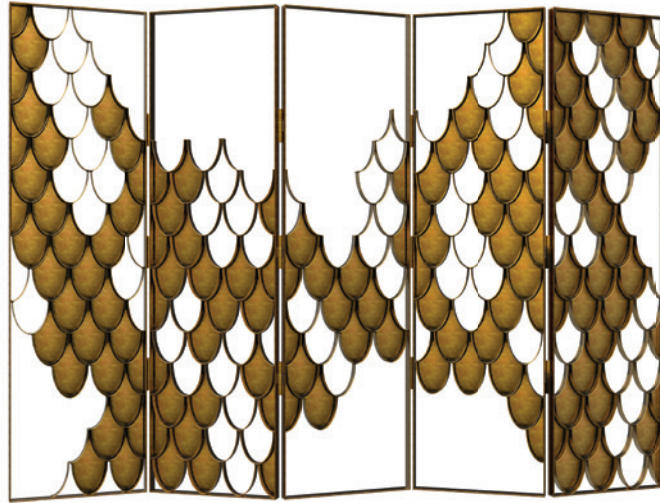

BRABBU
DESIGN FORCES

CASEGOODS UPHOLSTERY LIGHTING RUGS ART ACCESSORIES

KOI | SCREEN

KOI carp is a recurring symbol of Japanese culture, highly appreciated by its decorative purposes, not only in water gardens but also in Irezumi practice or, most commonly, in tattoos. Its natural colour mutations reveal their capacity to adapt, just like the KOI screen that you can use to create a better sense of space division in your ambiances. The KOI scales that compose the panels of the screen shine and reflect – on its brass surface – the sun caught throughout the clear water. KOI and the Japanese word for love or affection are homophones, making the carp also a symbol of love and friendship.

DIMENSIONS

WIDTH 258 cm | 101,57"
DEPTH 4 cm | 1,57"
HEIGHT 180 cm | 70,86"

MATERIALS

Brushed aged brass.

LEAD TIME

Production time is between 6 to 8 weeks for BRABBU collections.
Delivery time is not included