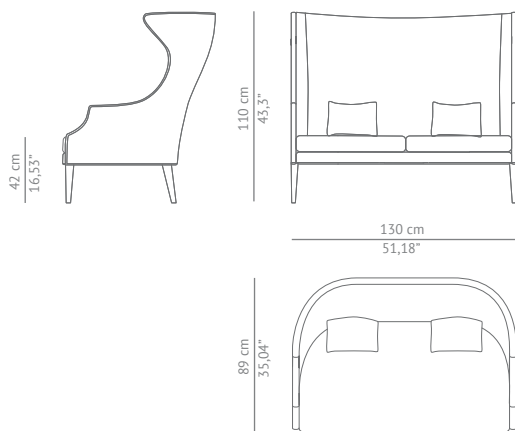

#### DIMENSIONS

WIDTH	130 cm   51,18"
DEPTH	89 cm   35,04"
HEIGHT	110 cm   43,3"
SEAT HEIGHT	42 cm   16,53"
SEAT DEPTH	53 cm   20,87"
ARMREST HEIGHT	58 cm   22,83"

#### MATERIALS

FABRIC	Synthetic leather
FABRIC REFERENCE	BB LERIDA I - Colour 10
FABRIC NEEDED	14 mts   551,2" (Standard width 1,40mts   55")
LEGS	Black matte lacquered
NAILS	Aged gold

#### FABRIC / LEATHER REQUEST

COM	14 mts   551,2" (Standard width 1,40mts   55")
COL	215,6 sq ft

#### PACKAGING

DIMENSIONS	W 137 cm   53,94" D 96 cm   37,79" H 117 cm   46,06"
VOLUME	1,54m <sup>3</sup>   54,38 ft <sup>3</sup>
WEIGHT	73kg   160 lbs