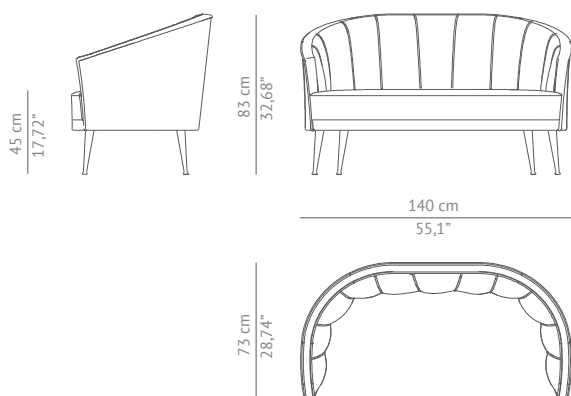

MAYA | TWO SEAT SOFA

In heaven like in earth, male or female shouldn't be solitary and that is why MAYA two seat sofa was born - to be the perfect place in a living room set where two unique beings could meet and live in perfect harmony involved by the sweetness of this velvet two seat sofa. As MAYA two seat sofa, its green/lime color was taken from one of the primary elements of Mayans culture, the maize. Represented as a tree of life in Palenque, Maya's Maize God was also personified as woman. MAYA two seat sofa has the sensual and delicate forms of the feminine being and the strength of a tree of life; this combination makes it the perfect center piece for every living room set.

DIMENSIONS

WIDTH	140 cm 55,10"
DEPTH	73 cm 28,74"
HEIGHT	83 cm 32,68"
SEAT HEIGHT	45 cm 17,72"
SEAT DEPTH	56 cm 22,05"
ARMREST HEIGHT	63 cm 24,80"

MATERIALS

FABRIC	Cotton velvet
FABRIC REFERENCE	BB MOSS I - Colour 28
FABRIC NEEDED	6 mts 236,22" (Standard width 1,40mts 55")
LEGS	Matte aged brass

FABRIC / LEATHER REQUEST

COM	6 mts 236,22" (Standard width 1,40mts 55")
COL	92,4 sq ft

PACKAGING

DIMENSIONS	W 147 cm 57,87" D 80 cm 31,50" H 90 cm 35,43"
VOLUME	1,06 m ³ 37,43 ft ³
WEIGHT	65kg 143 lbs

LEAD TIME

Production time is between 6 to 8 weeks for BRABBU collections.
Delivery time is not included.

All of our furniture can be made to measure and it is available in different finishes.
Please note that the colours and materials shown are for reference only and small variations may occur.