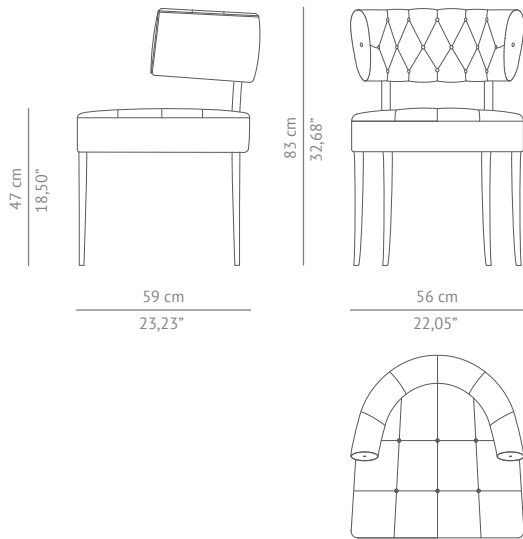

BRABBU

DESIGN FORCES

CASEGOODS UPHOLSTERY LIGHTING RUGS ART ACCESSORIES

ZULU | DINING CHAIR

ZULU dining chair, a mid century modern furniture piece, is based in one of the elements that ZULU tribe recognizes by being present in a human being - the shadow. It means prestige or personality. ZULU dining chair is a simple piece, although its structure and colour gives the prestige that only mid century modern pieces have and that the ZULU culture requires; the velvet softness of ZULU dining chair along with the capitone gives more personality to this mid century modern furniture piece, making it an unforgettable piece whether the set where it is placed in.

DIMENSIONS

WIDTH	56 cm 22,05"
DEPTH	59 cm 23,23"
HEIGHT	83 cm 32,68"
SEAT HEIGHT	47 cm 18,50"
SEAT DEPTH	51 cm 20,08"

MATERIALS

FABRIC	Velvet
FABRIC REFERENCE	BB CAMOX II - Colour 5
FABRIC NEEDED	2 mts 78,74" (Standard width 1,40mts 55")
LEGS	Fully upholstered

FABRIC / LEATHER REQUEST

COM	2 mts 78,74" (Standard width 1,40mts 55")
COL	30,08 sq ft

PACKAGING

DIMENSIONS	W 63 cm 24,80" D 66 cm 25,98" H 90 cm 35,43"
VOLUME	0,37m ³ 13,06 ft ³
WEIGHT	20kg 44,09 lbs

LEAD TIME