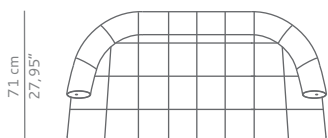

ZULU | TWO SEAT SOFA

ZULU velvet two seat sofa, a mid century modern furniture piece, is based in one of the elements that ZULU tribe recognizes by being present in a human being - the shadow. It means prestige or personality. ZULU velvet two seat sofa is a simple piece, although its structure and colour gives the prestige that only mid century modern pieces have and that the ZULU Culture requires, the velvet softness of ZULU two seat sofa along with the capitone gives more personality to this mid century modern furniture piece, making it an unforgettable piece whether the set where it is placed in.

DIMENSIONS

| | |
|----------------|-----------------|
| WIDTH | 140 cm 55,11" |
| DEPTH | 71 cm 27,95" |
| HEIGHT | 78 cm 30,71" |
| SEAT HEIGHT | 40 cm 15,74" |
| SEAT DEPTH | 58 cm 22,83" |
| ARMREST HEIGHT | 77 cm 30,31" |

MATERIALS

| | |
|------------------|--|
| FABRIC | Cotton velvet |
| FABRIC REFERENCE | BB MOSS I - Colour 30 |
| FABRIC NEEDED | 9 mts 354,33" (Standard width 1,40mts 55") |
| LEGS | Fully upholstered |

FABRIC / LEATHER REQUEST

| | |
|-----|--|
| COM | 9 mts 354,33" (Standard width 1,40mts 55") |
| COL | 138,6 sq ft |

PACKAGING

| | |
|------------|---|
| DIMENSIONS | W 147 cm 57,87" D 78 cm 30,71" H 85 cm 33,46" |
| VOLUME | 0,97 m ³ 34,25 ft ³ |
| WEIGHT | 50kg 110 lbs |