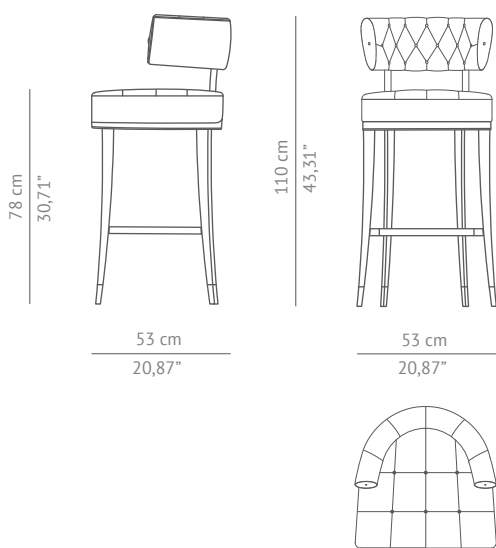

### ZULU | BAR CHAIR

ZULU counter stool is based on one of the elements that ZULU tribe recognizes by being present in a human being the shadow. It means prestige or personality. ZULU bar chair is a simple piece, although its structure and colour will give the prestige that every room requires and the velvet gives the softness that every personality needs.

#### DIMENSIONS

WIDTH	53 cm   20,87"
DEPTH	53 cm   20,87"
HEIGHT	110 cm   43,31"
SEAT HEIGHT	78 cm   30,71"
SEAT DEPTH	45 cm   17,71"

#### FABRIC / LEATHER REQUEST

COM	2 mts   78,74" (Standard width 1,40mts   55")
COL	30,08 sq ft

#### PACKAGING

DIMENSIONS	W 60 cm   23,62" D 60 cm   23,62" H 117 cm   46,06"
VOLUME	0,42m <sup>3</sup>   14,09ft <sup>3</sup>
WEIGHT	20kg   44,09 lbs