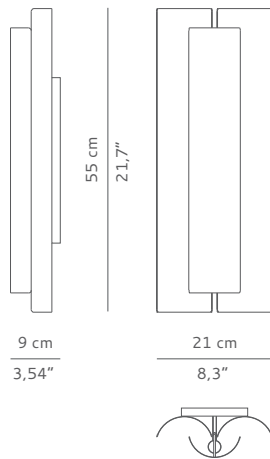

DIMENSIONS

WIDTH 21 cm | 8,3"
DEPTH 9 cm | 3,54"
HEIGHT 55 cm | 21,7"

MATERIALS

Structure: Matte hammered brass.

TECHNICAL SPECIFICATIONS

BULB HOLDERS 4 x G9 (EU/UK), G9 (USA) bulb
VOLTAGE 220 V - 240 V
WATTAGE 40 watts
WEIGHT 3 kg | 6,61 lb

CE certificate

PACKAGING

DIMENSIONS W 28 cm | 11,02" D 16 cm | 6,3" H 62 cm | 24,41"
VOLUME 0,02 m³ | 0,71ft³
WEIGHT 4 kg | 8,82 lb

LEAD TIME

Production time is between 6 to 8 weeks for BRABBU collections.
Delivery time is not included.