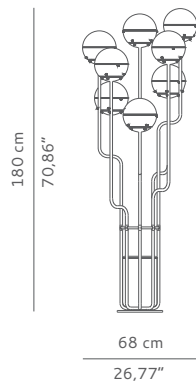

DIMENSIONS

DIAMETER 68 cm | 26,77"
HEIGHT 180 cm | 70,86"

MATERIALS

Structure: Structure in gold plated brass, shades in gold plated brass and glass.
Base: Base in black marble.

TECHNICAL SPECIFICATIONS

BULB HOLDERS 8 x E14 (EU/UK), E12(USA) bulb
VOLTAGE 220 V - 240 V
WATTAGE 40 watts
WEIGHT 55 kg | 121,3 lb

CE certificate

PACKAGING

DIMENSIONS W 75 cm | 18,50" D 75 cm | 18,50" H 187 cm | 73,62"
VOLUME 1,05 m³ | 37,1 ft³
WEIGHT 65 kg | 143,3 lb

LEAD TIME

Production time is between 6 to 8 weeks for BRABBU collections.
Delivery time is not included.