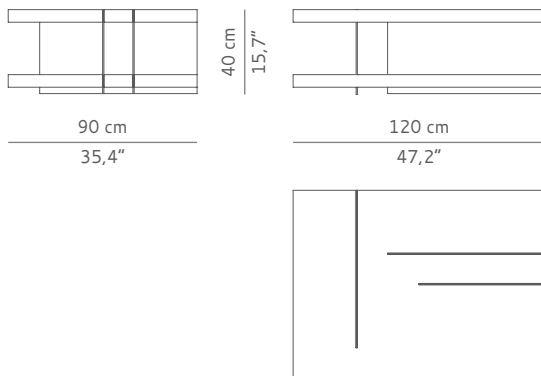

DIMENSIONS

WIDTH 120 cm | 47,2"
DEPTH 90 cm | 35,4"
HEIGHT 40 cm | 15,7"

MATERIALS

Palisander wood veneer, high gloss, black lacquer, polished brass and antique brass.

PACKAGING

DIMENSIONS W 127 cm | 50" D 97 cm | 38,19" H 47 cm | 18,5"
VOLUME 0,58 m³ | 20,48 ft³
WEIGHT 120 kg | 264,55 lb

LEAD TIME

Production time is between 6 to 8 weeks for BRABBU collections.
Delivery time is not included.

All of our furniture can be made to measure and it is available in different finishes.
Please note that the colours and materials shown are for reference only and small variations may occur.