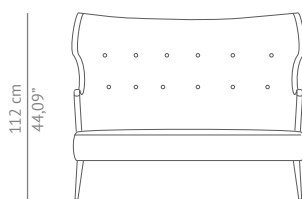

SIKA | TWO SEAT SOFA

Fitting SIKA two seater sofa in a modern home decor is suiting a blend of strength and elegance, inspired in a deer specie rooted in Japan - where it is considered to be sacred. The most distinctive features of SIKA two seater sofa are its reddish leather covered by brass tackles and the imposing arms and headrest, resembling the deer's fur and antlers. That's why SIKA fits a string modern home decor it transmits a statement of wildness, as well as protection. SIKA sofa is an imposing furniture piece that will add a specil charisma to any modern home decor.

DIMENSIONS

WIDTH	140 cm 55,11"
DEPTH	84 cm 33,07"
HEIGHT	112 cm 44,09"
SEAT HEIGHT	45 cm 17,72"
SEAT DEPTH	56 cm 22,05"
ARMREST HEIGHT	66 cm 25,98"

MATERIALS

FABRIC	Synthetic leather
FABRIC REFERENCE	BB LERIDA IV - Colour 2
FABRIC NEEDED	13 mts 511,81" (Standard width 1,40mts 55")
LEGS	Black lacquer high gloss
NAILS	Golden polished
ARM DETAILS	Golden polished

FABRIC / LEATHER REQUEST

COM	13 mts 511,81" (Standard width 1,40mts 55")
COL	200,2 sq ft

PACKAGING

DIMENSIONS	W 147 cm 57,87" D 91 cm 35,83" H 119 cm 46,8"
VOLUME	1,59 m ³ 56,15 ft ³
WEIGHT	76kg 167 lbs

LEAD TIME