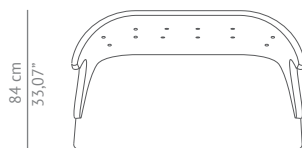

SIKA | TWO SEAT SOFA

Fitting SIKA two seater sofa in a modern home decor is suiting a blend of strength and elegance, inspired in a deer specie rooted in Japan - where it is considered to be sacred. The most distinctive features of SIKA two seater sofa are its reddish leather covered by brass tackles and the imposing arms and headrest, resembling the deer's fur and antlers. That's why SIKA fits a string modern home decor it transmits a statement of wildness, as well as protection. SIKA sofa is an imposing furniture piece that will add a specil charisma to any modern home decor.

DIMENSIONS

WIDTH	140 cm 55,11"
DEPTH	84 cm 33,07"
HEIGHT	112 cm 44,09"
SEAT HEIGHT	45 cm 17,72"
SEAT DEPTH	56 cm 22,05"
ARMREST HEIGHT	66 cm 25,98"

MATERIALS

FABRIC	Synthetic leather
FABRIC REFERENCE	BB LERIDA IV - Colour 2
FABRIC NEEDED	13 mts 511,81" (Standard width 1,40mts 55")
LEGS	Black lacquer high gloss
NAILS	Golden polished
ARM DETAILS	Golden polished

FABRIC / LEATHER REQUEST

COM	13 mts 511,81" (Standard width 1,40mts 55")
COL	200,2 sq ft

PACKAGING

DIMENSIONS	W 147 cm 57,87" D 91 cm 35,83" H 119 cm 46,8"
VOLUME	1,59 m ³ 56,15 ft ³
WEIGHT	76kg 167 lbs

LEAD TIME