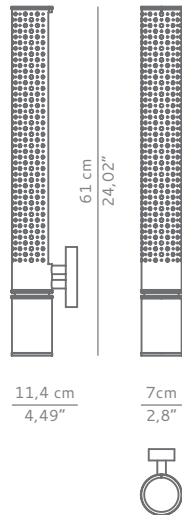

DIMENSIONS

WIDTH 7 cm | 2,8"
DEPTH 11,4 cm | 4,49"
HEIGHT 61 cm | 24,02"

MATERIALS

Structure: Matte brass and Carrara marble.

TECHNICAL SPECIFICATIONS

BULB HOLDERS 1 x G9 (EU/UK), G9 (USA) bulb
VOLTAGE 220 V – 240 V
WATTAGE 40 watts per bulb
WEIGHT 3 kg | 6,61 lb

CE certificate

PACKAGING

DIMENSIONS W 14 cm | 5,51" D 18,4 cm | 7,24" H 68 cm | 26,77"
VOLUME 0,017 m³ | 0,60 ft³
WEIGHT 5 kg | 11,02 lb

LEAD TIME

Production time is between 6 to 8 weeks for BRABBU collections.
Delivery time is not included.