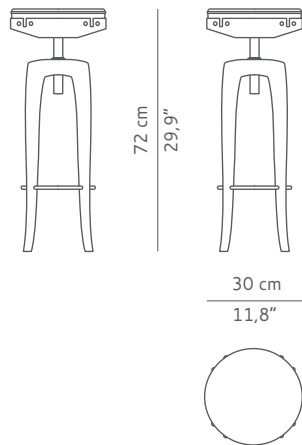

DIMENSIONS

WIDTH 30 cm | 11,8"
DEPTH 30 cm | 11,8"
HEIGHT 76 cm | 29,9"

MATERIALS

Seat: real leather
Legs: copper leaf with glossy varnish.
Seat Shell: polished copper

PACKAGING

DIMENSIONS W 37 cm | 14,57" D 37 cm | 14,57" H 83 cm | 32,68"
VOLUME 0,11 m³ | 3,88 ft³
WEIGHT 25 kg | 55,12 lb