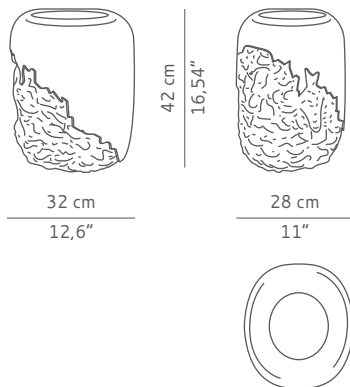

BRABBU

DESIGN FORCES

CASEGOODS UPHOLSTERY LIGHTING RUGS ART ACCESSORIES

YOHO | STOOL

YOHO stool illustrates the expansive glaciers and impressive waterfalls located in the Yoho National Park, southeastern British Columbia. Coming from the Cree word for amazement, YOHO is highlighted by its irregular marble texture on the base, remembering the harsh river curses running strong and fierce. On the top of this stool your hands will feel a cold yet soft sensation from the polished marble, enough to get you a breeze from the Canadian weather. YOHO fits in every contemporary space or gallery to leave a trace of Nature Forces marked by the Human Hand of Design.

DIMENSIONS

WIDTH 32 cm | 12,6"
DEPTH 28 cm | 11"
HEIGHT 42 cm | 16,5"

MATERIALS
Carrara marble.

PACKAGING

DIMENSIONS W 39 cm | 15,35" D 35 cm | 13,78" H 49 cm | 19,29"
VOLUME 0,07 m³ | 2,47 ft³
WEIGHT 18 kg | 39,68 lb

LEAD TIME

Production time is between 6 to 8 weeks for BRABBU collections.
Delivery time is not included.

All of our furniture can be made to measure and it is available in different finishes.

Please note that the colours and materials shown are for reference only and small variations may occur.