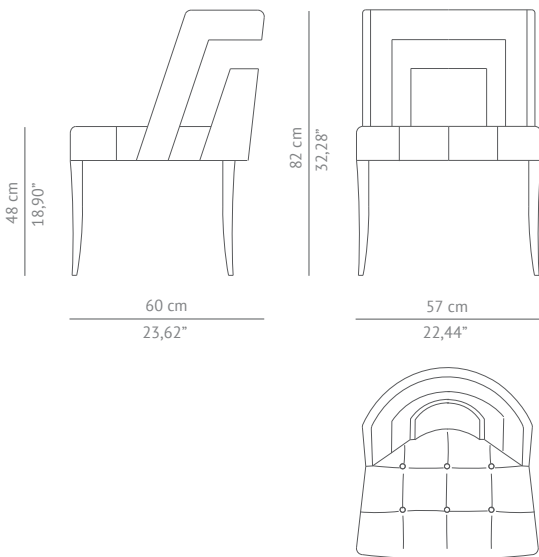

DIMENSIONS

WIDTH	57 cm 22,44"
DEPTH	60 cm 23,62"
HEIGHT	82 cm 32,28"
SEAT HEIGHT	48 cm 18,90"
SEAT DEPTH	46 cm 18,11"

MATERIALS

FABRIC	Cotton velvet
FABRIC REFERENCE	BB MOSS I - Colour 46
FABRIC NEEDED	2 mts 78,74" (Standard width 1,40mts 55")
LEGS	Fully upholstered.
NAILS	Nickeled

FABRIC / LEATHER REQUEST

COM	2 mts 78,74" (Standard width 1,40mts 55")
COL	30,08 sq ft

PACKAGING

DIMENSIONS	W 64 cm 25,19" D 67 cm 26,37" H 89 cm 35,03"
VOLUME	0,38m ³ 13,41 ft ³
WEIGHT	19kg 41,89 lbs

LEAD TIME