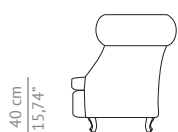

BRABBU

DESIGN FORCES

CASEGOODS UPHOLSTERY LIGHTING RUGS ART ACCESSORIES

MAREE | SOFA

The Scottish lake MAREE, located in Western Ross, is surrounded by a picturesque mountain with a rugged landscape, a real unique beauty which inspired the aesthetic of this mid century modern furniture piece. The structure and shape of the MAREE sofa reminds the rough landscape softened by uniform waves of the midnight blue velvet. A mid century modern furniture piece that is also a reinterpretation of the classic chesterfield model. MAREE sofa is a must-have mid century modern furniture piece in every modern or classic living room decor, bringing coziness and elegance to the set.

40 cm
15,74"

84 cm
33"

240 cm
94,5"

98 cm
38,6"

DIMENSIONS

WIDTH	240 cm 94,5"
DEPTH	98 cm 38,6"
HEIGHT	84 cm 33"
SEAT HEIGHT	40 cm 15,74"
SEAT DEPTH	77 cm 30,31"
ARMREST HEIGHT	80 cm 31,49"

MATERIALS

FABRIC	Cotton velvet
FABRIC REFERENCE	BB MOSS I - Colour 23
FABRIC NEEDED	12 mts 472,44" (Standard width 1,40mts 55")
LEGS	Matte lacquered

FABRIC / LEATHER REQUEST

COM	12 mts 472,44" (Standard width 1,40mts 55")
COL	184,8 sq ft

PACKAGING

DIMENSIONS	W 247 cm 97,24" D 105 cm 41,34" H 91 cm 35,8"
VOLUME	2,36 m ³ 83,34 ft ³
WEIGHT	156kg 343 lbs