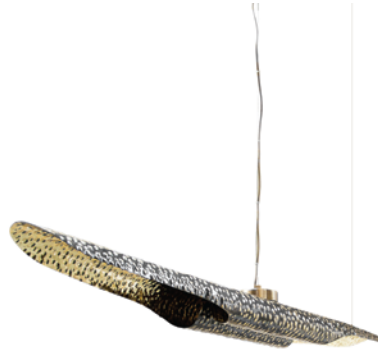

BRABBU
DESIGN FORCES

CASEGOODS UPHOLSTERY LIGHTING RUGS ART ACCESSORIES

VELLUM | SUSPENSION LIGHT

VELLUM is the elegance of nature transformed by the man's hand. It comes from the ancient manuscripts, where messages were written in VELLUM, a fine and translucent material. VELLUM lighting brings to the spaces the warm light of written stories passed through generations. Composed by hammered brass, its elegance exhales the power of resistance through times as the written stories never dies. Every story you create in your space will be written by the warm lighting words of VELLUM, just enjoy all these golden memories.

DIMENSIONS

WIDTH 114 cm | 44,88"
DEPTH 15 cm | 5,9"
HEIGHT 9 cm | 3,54"

MATERIALS

Structure: Hammered brushed aged brass.

TECHNICAL SPECIFICATIONS

BULB HOLDERS 4 x G9 (EU/UK), G9 (USA) bulb
VOLTAGE 220 V - 240 V
WATTAGE 40 watts per bulb
WEIGHT 4 kg | 8,82 lb