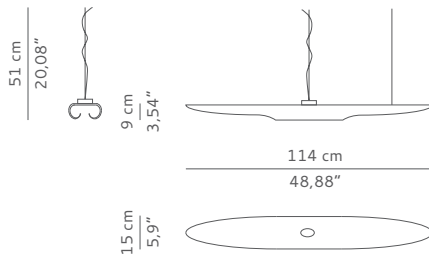

DIMENSIONS

WIDTH 114 cm | 44,88"
DEPTH 15 cm | 5,9"
HEIGHT 9 cm | 3,54"

MATERIALS

Structure: Hammered brushed aged brass.

TECHNICAL SPECIFICATIONS

BULB HOLDERS 4 x G9 (EU/UK), G9 (USA) bulb
VOLTAGE 220 V - 240 V
WATTAGE 40 watts per bulb
WEIGHT 4 kg | 8,82 lb

CE certificate

PACKAGING

DIMENSIONS W 121 cm | 47,64" D 22 cm | 8,66" H 16 cm | 6,3"
VOLUME 0,04 m³ | 1,41 ft³
WEIGHT 5 kg | 11,02 lb

LEAD TIME

Production time is between 6 to 8 weeks for BRABBU collections.
Delivery time is not included.