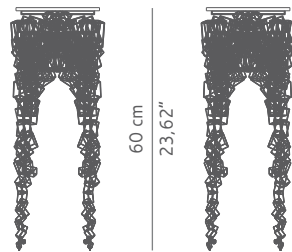

### CYGNUS | DISPLAY

CYGNUS display is inspired by the homonymous constellation which is one of the brightest and largest constellations in the sky. This elegant design piece is composed by several rectangles and squares made of cast brass and finished in copper that are singularly placed by our artisans. Their knowledge and skills plus the design team projection make this a one of a kind piece that truly represents team work. Let yourself be caught by this positive energy by adding CYGNUS Display to your ambience.

36 cm  
14,17"

36 cm  
14,17"

#### DIMENSIONS

WIDTH 35 cm | 13,7"  
DEPTH 35 cm | 13,7"  
HEIGHT 120 cm | 47,3"

#### PACKAGING

DIMENSIONS W 42 cm | 15,75" D 42 cm | 15,75" H 127 cm | 50"  
VOLUME 0,22 m<sup>3</sup> | 7,77 ft<sup>3</sup>  
WEIGHT 37 kg | 81,57 lb