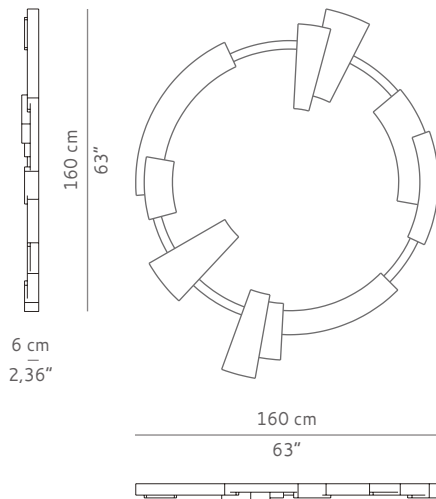

BRABBU
DESIGN FORCES

CASEGOODS UPHOLSTERY LIGHTING RUGS ART ACCESSORIES

KAAMOS | MIRROR

The Arctic Circle, when the sun is below the horizon for a long period. KAAMOS mirror embodies the ambiguity of this natural phenomenon: while in some regions you may experience total darkness, in others you will face a twilight due to the refraction. The matte walnut root veneer contrasts and intersects with the brass and copper leaf, which are then reflected in the round mirror.

DIMENSIONS

WIDTH 160 cm | 63"
DEPTH 6 cm | 2,36"
HEIGHT 160cm | 63"

MATERIALS

Frame: glossy walnut root veneer, brass and copper. Flat mirror.

PACKAGING

DIMENSIONS W 167 cm | 65,8" D 13 cm | 5,12" H 167 cm | 65,8"
VOLUME 0,36 m³ | 12,71 ft³
WEIGHT 46 kg | 101,41 lb

LEAD TIME

Production time is between 6 to 8 weeks for BRABBU collections.
Delivery time is not included.

All of our furniture can be made to measure and it is available in different finishes.

Please note that the colours and materials shown are for reference only and small variations may occur.