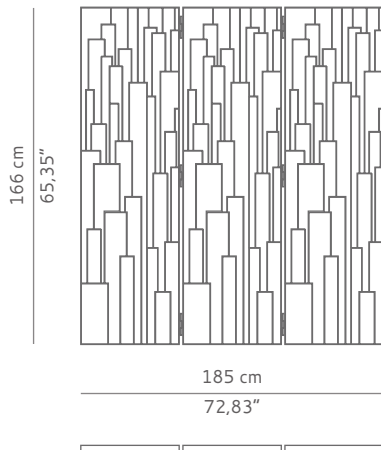

DIMENSIONS

WIDTH 166 cm | 65,35"
DEPTH 3 cm | 1,18"
HEIGHT 185 cm | 72,83"

MATERIALS

Structure: in brass, panels in bird's eye wood veneer, elm root wood veneer and polished hammered brass.

PACKAGING

DIMENSIONS W 173 cm | 68,1" D 10 cm | 3,94" H 192 cm | 75,59"
VOLUME 0,33 m³ | 11,65 ft³
WEIGHT 130 kg | 286,6 lb

LEAD TIME

Production time is between 6 to 8 weeks for BRABBU collections.
Delivery time is not included.

All of our furniture can be made to measure and it is available in different finishes.

Please note that the colours and materials shown are for reference only and small variations may occur.