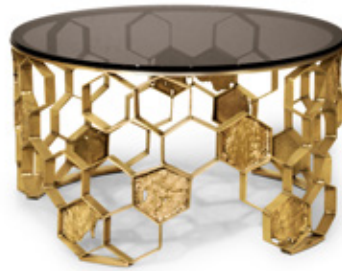

BRABBU
DESIGN FORCES

CASEGOODS UPHOLSTERY LIGHTING RUGS ART ACCESSORIES

MANUK | CENTER TABLE

80 cm

31,5"

45 cm
17,7"

80 cm

31,5"

DIMENSIONS

WIDTH 80 cm | 31,5"
DEPTH 80 cm | 31,5"
HEIGHT 45 cm | 17,7"

MATERIALS

Structure: Matte brass.
Top: Bronze glass.

PACKAGING

DIMENSIONS W 87 cm | 34,25" D 87 cm | 34,25" H 52 cm | 20,5"
VOLUME 0,39 m³ | 13,77 ft³
WEIGHT 55 kg | 121,25 lb