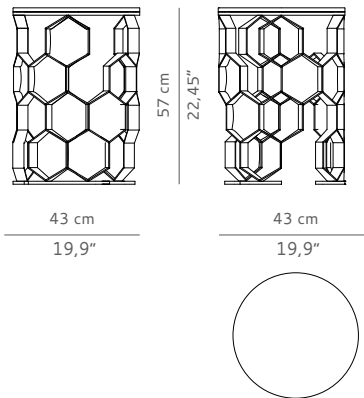

### MANUKA | SIDE TABLE

With miraculous healing effects, Manuka is one of the most unique and beneficial forms of honey in the world. Made from a flower that only grows in New Zealand, it is a treasure many desire. As is the MANUKA Side Table, an exquisite piece that resembles a glorious beehive. Its matte brass structure and bronze glass base make it the perfect fit for a modern interior design. Create a bold ambiance by adding this exclusive piece to your home decor.

#### DIMENSIONS

WIDTH	43 cm   19,9"
DEPTH	43 cm   19,9"
HEIGHT	57 cm   22,45"

#### PACKAGING

DIMENSIONS	W 50 cm   19,7" D 50 cm   19,7" H 64 cm   25,2"
VOLUME	0,16 m <sup>3</sup>   5,65 ft <sup>3</sup>
WEIGHT	15 kg   33,07 lb