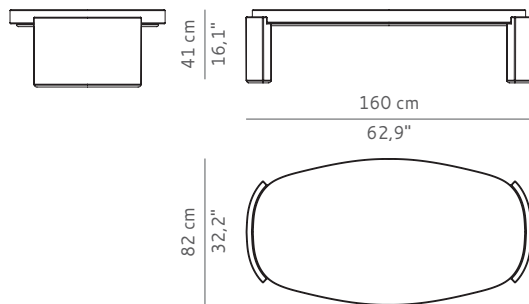

DIMENSIONS

WIDTH 160 cm | 62,9"
DEPTH 82 cm | 32,3"
HEIGHT 41 cm | 16,1"

MATERIALS
White marble.

PACKAGING

DIMENSIONS W 167 cm | 65,75" D 89 cm | 35,04" H 48 cm | 18,9"
VOLUME 0,71 m³ | 25,07 ft³
WEIGHT 95 kg | 209,44 lb

LEAD TIME

Production time is between 6 to 8 weeks for BRABBU collections.
Delivery time is not included.

All of our furniture can be made to measure and it is available in different finishes.
Please note that the colours and materials shown are for reference only and small variations may occur.