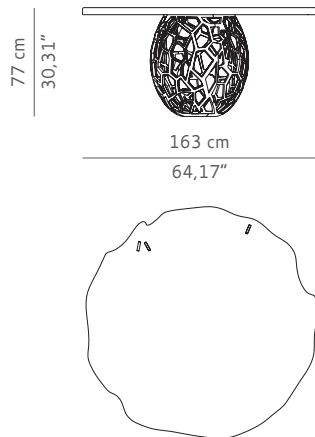

DIMENSIONS

WIDTH 163 cm | 64,17"
DEPTH 163 cm | 64,17"
HEIGHT 77 cm | 30,31"

MATERIALS

Table top in stained oak with brass details, base in aged brass.

PACKAGING

DIMENSIONS W 170 cm | 66,9" D 170 cm | 66,93" H 84 cm | 33,07"
VOLUME 2,43 m³ | 85,81 ft³
WEIGHT 148 kg | 326,28 lb

LEAD TIME

Production time is between 6 to 8 weeks for BRABBU collections.
Delivery time is not included.

All of our furniture can be made to measure and it is available in different finishes.
Please note that the colours and materials shown are for reference only and small variations may occur.