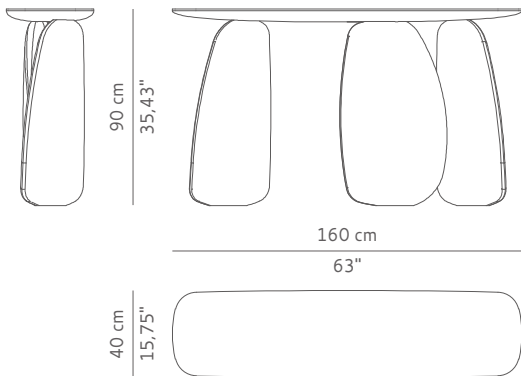

DIMENSIONS

WIDTH 160 cm | 63"
DEPTH 40 cm | 15,75"
HEIGHT 90 cm | 35,43"

MATERIALS

Gold leaf with gloss varnish

PACKAGING

DIMENSIONS W 167 cm | 65,75" D 47 cm | 18,5" H 97 cm | 38,19"
VOLUME 0,76 m³ | 26,84 ft³
WEIGHT 70 kg | 155 lb

LEAD TIME

Production time is between 6 to 8 weeks for BRABBU collections.
Delivery time is not included.

All of our furniture can be made to measure and it is available in different finishes.

Please note that the colours and materials shown are for reference only and small variations may occur.