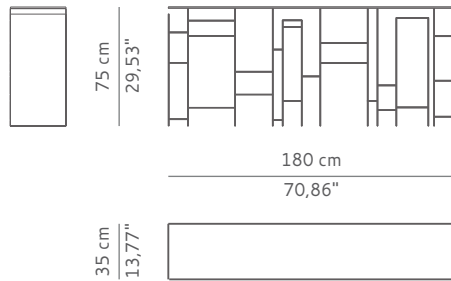

DIMENSIONS

WIDTH 180 cm | 70,86"
DEPTH 35 cm | 13,77"
HEIGHT 75 cm | 29,53"

MATERIALS

Top in bronze glass and base in iron with acid reaction finish.

PACKAGING

DIMENSIONS W 187 cm | 73,62" D 42 cm | 16,54" H 82 cm | 32,28"
VOLUME 0,64 m³ | 22,6 ft³
WEIGHT 90 kg | 198,42 lb

LEAD TIME

Production time is between 6 to 8 weeks for BRABBU collections.
Delivery time is not included.

All of our furniture can be made to measure and it is available in different finishes.

Please note that the colours and materials shown are for reference only and small variations may occur.