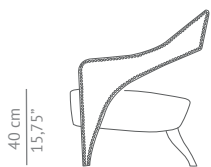

TELLUS | TWO SEAT SOFA

Greatness will be achieved in any modern home decor that receives this serene design piece. Inspired by the earth goddess of the Roman Mythology, TELLUS two seater sofa carries a deity aura that will be spread everywhere. Place it in a modern home decor and watch nature, feel it and touch it as it will reach you by each sense. The two seater sofa's perfect combination of the light blue colour along with the wood legs truly embody nature's elements connection. Allow your modern home decor to be the stage of this beautiful performance.

DIMENSIONS

WIDTH	140 cm 55,11"
DEPTH	72 cm 28,35"
HEIGHT	81 cm 31,8"
SEAT HEIGHT	40 cm 15,75"
SEAT DEPTH	58 cm 22,83"
ARMREST HEIGHT	60 cm 23,62"

MATERIALS

FABRIC	Twill
FABRIC REFERENCE	BB DARIEN II - Colour 21
FABRIC NEEDED	8 mts 314,96" (Standard width 1,40mts 55")
LEGS	Front legs covere in fabric; back legs in black matte lacquer
NAILS	Bronze renaissance

FABRIC / LEATHER REQUEST

COM	8 mts 314,96" (Standard width 1,40mts 55")
COL	123,2 sq ft

PACKAGING

DIMENSIONS	W 147 cm 57,87" D 79 cm 31,10" H 88 cm 34,65"
VOLUME	1,02 m ³ 36,02 ft ³
WEIGHT	36kg 79,37 lbs