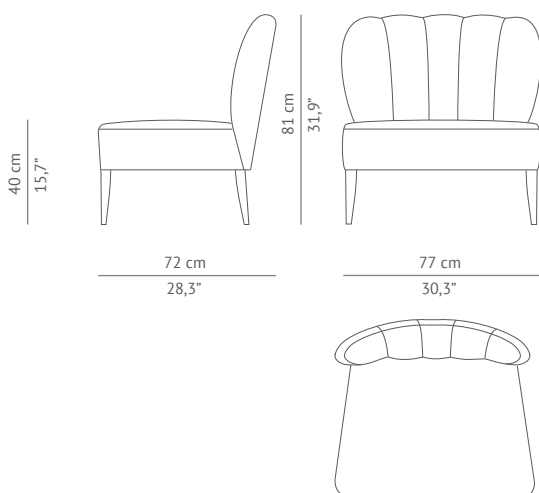

DALYAN | ARMCHAIR

If Cleopatra was alive today, how would it be the furniture of her palace? That was the question which dared our team of designers and the mid century modern design chair DALYAN is the answer. DALYAN armchair is a home furniture piece in which balance is represented. Balance between feminine shapes and neutral tones. It resembles the famous mud baths in Turkey, appreciated by Cleopatra for its beauty benefits. DALYAN armchair will bring beauty to every decor, whether regarding a palace, a villa or an apartment. The synthetic leather of this home furniture piece will give the final touch to every project.

DIMENSIONS

WIDTH	77 cm 30,3"
DEPTH	72 cm 28,3"
HEIGHT	81 cm 31,88"
SEAT HEIGHT	40 cm 15,74"
SEAT DEPTH	46 cm 18,11"

MATERIALS

FABRIC	Synthetic leather
FABRIC REFERENCE	BB LERIDA I - Colour 7
FABRIC NEEDED	4,5 mts 178" (Standard width 1,40mts 55")
LEGS	Grey matte lacquer

FABRIC / LEATHER REQUEST

COM	4,5 mts 178" (Standard width 1,40mts 55")
COL	72 sq ft

PACKAGING

DIMENSIONS	W 89 cm 35,04" D 82 cm 32,28" H 98 cm 38,58"
VOLUME	0,72m ³ 25,42 ft ³
WEIGHT	30kg 66,14 lbs

LEAD TIME