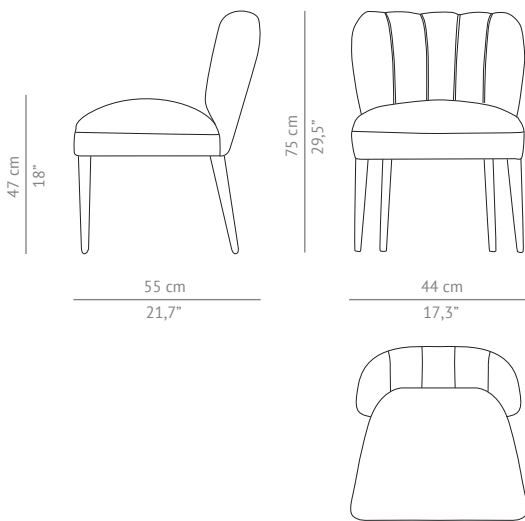

BRABBU

DESIGN FORCES

CASEGOODS UPHOLSTERY LIGHTING RUGS ART ACCESSORIES

DALYAN | DINING CHAIR

If Cleopatra was alive today, how would it be furniture of her palace? That was the question which dared our team of designers and the mid century modern design chair DALYAN is the answer. DALYAN dining chair is the balance between feminine shapes and neutral tones. It resembles the famous mud baths in Turkey, appreciated by Cleopatra for its beauty benefits. DALYAN mid century modern design chair will bring beauty to every decor, whether regarding a palace, a villa or an apartment. The synthetic leather of this mid century modern design chair will give the final touch to every project.

DIMENSIONS

WIDTH	44 cm 17,3"
DEPTH	55 cm 21,65"
HEIGHT	75 cm 29,52"
SEAT HEIGHT	47 cm 18,90"
SEAT DEPTH	46 cm 18,11"

MATERIALS

FABRIC	Synthetic leather
FABRIC REFERENCE	BB LERIDA III - Colour 5
FABRIC NEEDED	2 mts 78,74" (Standard width 1,40mts 55")
LEGS	Golden powder with gloss varnish.

FABRIC / LEATHER REQUEST

COM	2 mts 78,74" (Standard width 1,40mts 55")
COL	30,08 sq ft

PACKAGING

DIMENSIONS	W 51 cm 20,07" D 62 cm 24,40" H 82 cm 32,28"
VOLUME	0,26m ³ 9,18 ft ³
WEIGHT	20kg 44,09 lbs

LEAD TIME