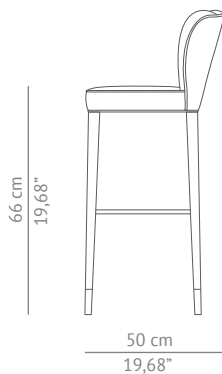

DIMENSIONS

WIDTH	50 cm 19,68"
DEPTH	50 cm 19,68"
HEIGHT	90 cm 35,43"
SEAT HEIGHT	66 cm 25,98"
SEAT DEPTH	40 cm 15,74"

MATERIALS

FABRIC	Synthetic leather
FABRIC REFERENCE	BB LERIDA III - Colour 07
FABRIC NEEDED	2 mts 78,74" (Standard width 1,40mts 55")
LEGS	Glossy black lacquer with glossy aged brass details

FABRIC / LEATHER REQUEST

COM	2 mts 78,74" (Standard width 1,40mts 55")
COL	30,08 sq ft

PACKAGING

DIMENSIONS	W 57 cm 22,44" D 57 cm 22,44" H 97 cm 38,20"
VOLUME	0,31m ³ 11ft ³
WEIGHT	20kg 44,09 lbs

LEAD TIME

Production time is between 6 to 8 weeks for BRABBU collections.
Delivery time is not included.

All of our furniture can be made to measure and it is available in different finishes.
Please note that the colours and materials shown are for reference only and small variations may occur.