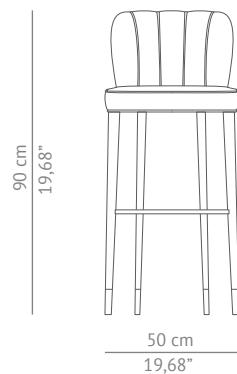

DIMENSIONS

WIDTH	50 cm 19,68"
DEPTH	50 cm 19,68"
HEIGHT	90 cm 35,43"
SEAT HEIGHT	66 cm 25,98"
SEAT DEPTH	40 cm 15,74"

MATERIALS

FABRIC	Synthetic leather
FABRIC REFERENCE	BB LERIDA III - Colour 07
FABRIC NEEDED	2 mts 78,74" (Standard width 1,40mts 55")
LEGS	Glossy black lacquer with glossy aged brass details

FABRIC / LEATHER REQUEST

COM	2 mts 78,74" (Standard width 1,40mts 55")
COL	30,08 sq ft

PACKAGING

DIMENSIONS	W 57 cm 22,44" D 57 cm 22,44" H 97 cm 38,20"
VOLUME	0,31m ³ 11ft ³
WEIGHT	20kg 44,09 lbs

LEAD TIME