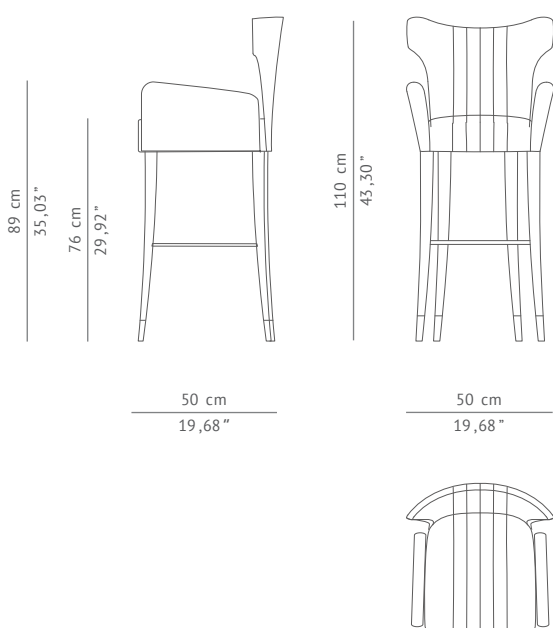

## DAVIS | BAR CHAIR

DAVIS bar chair was named after the sea along the coast of East Antarctic, representing its colors and its ripple through the forms that convey movement.

### DIMENSIONS

WIDTH	50 cm   19,68"
DEPTH	50 cm   19,68"
HEIGHT	110 cm   43,30"
SEAT HEIGHT	76 cm   29,92"
SEAT DEPTH	40 cm   15,74"
ARMREST HEIGHT	89 cm   35,03"

### FABRIC / LEATHER REQUEST

COM	2 mts   78,74" (Standard width 1,40mts   55")
COL	30,08 sq ft

### PACKAGING

DIMENSIONS	W 57 cm   22,44" D 57 cm   22,44" H 117 cm   46,06"
VOLUME	0,38m <sup>3</sup>   13,42ft <sup>3</sup>
WEIGHT	30kg   66,14 lbs