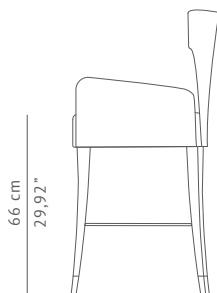

## DAVIS | COUNTER STOOL

DAVIS counter stool was named after the sea along the coast of East Antarctic, representing its colors and its ripple through the forms that convey movement.

66 cm  
29,92"

96 cm  
39,76"

50 cm  
19,68"

50 cm  
19,68"

### DIMENSIONS

WIDTH	50 cm   19,68"
DEPTH	50 cm   19,68"
HEIGHT	96 cm   37,88"
SEAT HEIGHT	66 cm   25,98"
SEAT DEPTH	40 cm   15,74"
ARMREST HEIGHT	71 cm   28"

### PACKAGING

DIMENSIONS	W 57 cm   22,44" D 57 cm   22,44" H 102 cm   40,16"
VOLUME	0,33m <sup>3</sup>   11,65ft <sup>3</sup>
WEIGHT	30kg   66,14 lbs