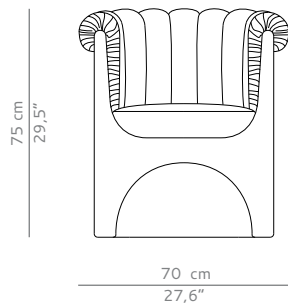

DIMENSIONS

WIDTH	70 cm 27,6"
DEPTH	65 cm 25,6"
HEIGHT	75 cm 29,5"
SEAT HEIGHT	40 cm 15,8"
SEAT DEPTH	50 cm 19,7"

MATERIALS

FABRIC	Cotton velvet
FABRIC REFERENCE	BB Moss Colour 30
FABRIC NEEDED	4 mts 158" (Standard width 1,40mts 55")

FABRIC / LEATHER REQUEST

COM	4 mts 158" (Standard width 1,40mts 55")
COL	65 sq ft

PACKAGING

DIMENSIONS	W 77 cm 30,3" D 72 cm 28,4" H 82 cm 32,3"
VOLUME	0,45 m ³ 15,9 ft ³
WEIGHT	32 kg 70,55 lbs

LEAD TIME

Production time is between 6 to 8 weeks for BRABBU collections.
Delivery time is not included.