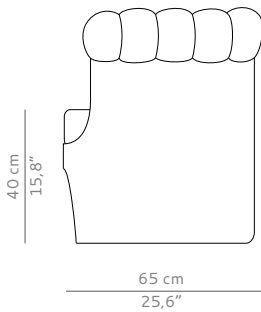

DIMENSIONS

WIDTH	70 cm 27,6"
DEPTH	65 cm 25,6"
HEIGHT	75 cm 29,5"
SEAT HEIGHT	40 cm 15,8"
SEAT DEPTH	50 cm 19,7"

MATERIALS

FABRIC	Cotton velvet
FABRIC REFERENCE	BB Moss Colour 30
FABRIC NEEDED	4 mts 158" (Standard width 1,40mts 55")

FABRIC / LEATHER REQUEST

COM	4 mts 158" (Standard width 1,40mts 55")
COL	65 sq ft

PACKAGING

DIMENSIONS	W 77 cm 30,3" D 72 cm 28,4" H 82 cm 32,3"
VOLUME	0,45 m ³ 15,9 ft ³
WEIGHT	32 kg 70,55 lbs

LEAD TIME

Production time is between 6 to 8 weeks for BRABBU collections.
Delivery time is not included.