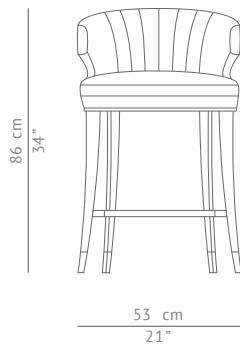

### DIMENSIONS

WIDTH	53 cm   21"
DEPTH	53 cm   21"
HEIGHT	86 cm   34"
SEAT HEIGHT	66 cm   25,98"
SEAT DEPTH	43 cm   17"

### FABRIC / LEATHER REQUEST

COM	2 mts   78,74" (Standard width 1,40mts   55")
COL	30,08 sq ft

### PACKAGING

DIMENSIONS	W 60 cm   50" D 60 cm   50" H 93 cm   36,61"
VOLUME	0,33m <sup>3</sup>   11,7ft <sup>3</sup>
WEIGHT	20kg   44,09 lbs