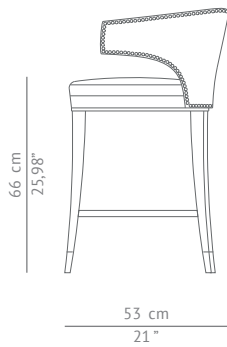

### DIMENSIONS

WIDTH	53 cm   21"
DEPTH	53 cm   21"
HEIGHT	86 cm   34"
SEAT HEIGHT	66 cm   25,98"
SEAT DEPTH	43 cm   17"

### FABRIC / LEATHER REQUEST

COM	2 mts   78,74" (Standard width 1,40mts   55")
COL	30,08 sq ft

### PACKAGING

DIMENSIONS	W 60 cm   50" D 60 cm   50" H 93 cm   36,61"
VOLUME	0,33m <sup>3</sup>   11,7ft <sup>3</sup>
WEIGHT	20kg   44,09 lbs