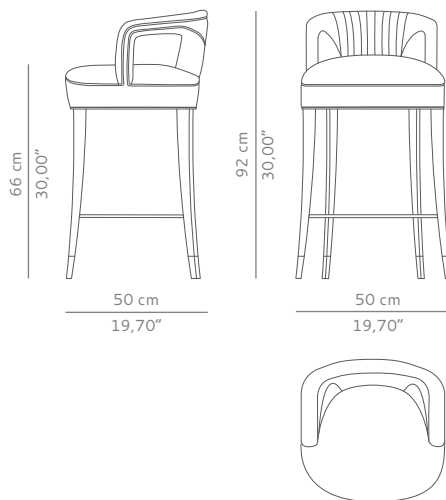

DIMENSIONS

WIDTH	50 cm 19,7"
DEPTH	50 cm 19,7"
HEIGHT	92 cm 36,2"
SEAT HEIGHT	66 cm 26"
SEAT DEPTH	40 cm 15,8"
ARM HEIGHT	89 cm 35"

MATERIALS

FABRIC	Cotton satin
FABRIC REFERENCE	BB HANOI I Colour 08
FABRIC NEEDED	2 mts 79" (Standard width 1,40mts 55")
LEGS	Oak with walnut stain and aged brass details

FABRIC / LEATHER REQUEST

COM	2 mts 79" (Standard width 1,40mts 55")
COL	33 sq ft

PACKAGING

DIMENSIONS	W 57 cm 22,5" D 57 cm 22,5" H 100 cm 42,51"
VOLUME	0,32 m ³ 11,3 ft ³
WEIGHT	30 kg 66,14 lb

LEAD TIME

Production time is between 6 to 8 weeks for BRABBU collections.
Delivery time is not included.