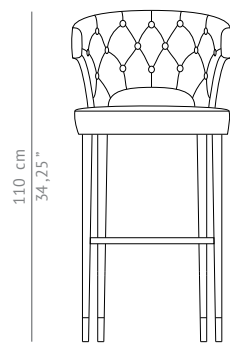

**KANSAS | BAR CHAIR**

Each spring 1866 to 1885 cowboys drove from the Texas ranges to rail heads in Kansas. KANSAS bar chair, in synthetic leather, is a tribute to their courage.

53 cm  
39,37"

53 cm  
88,58"

**DIMENSIONS**

WIDTH	53 cm   20,87"
DEPTH	53 cm   20,87"
HEIGHT	110 cm   43,31"
SEAT HEIGHT	78 cm   30,71"
SEAT DEPTH	45 cm   17,71"

**MATERIALS**

FABRIC	Synthetic leather
FABRIC REFERENCE	BB LERIDA IV - Colour 1
FABRIC NEEDED	2 mts   78,74" (Standard width 1,40mts   55")
LEGS	Glossy black lacquered with glossy aged brass details

**FABRIC / LEATHER REQUEST**

COM	2 mts   78,74" (Standard width 1,40mts   55")
COL	30,8 sq ft

**PACKAGING**

DIMENSIONS	W 60 cm   23,62" D 60 cm   23,62" H 117 cm   46,06"
VOLUME	0,42m <sup>3</sup>   14,83ft <sup>3</sup>
WEIGHT	20kg   44,09 lbs