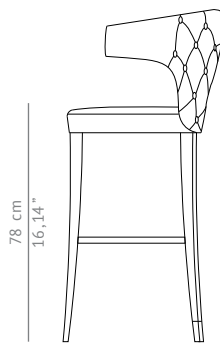

**KANSAS | BAR CHAIR**

Each spring 1866 to 1885 cowboys drove from the Texas ranges to rail heads in Kansas. KANSAS bar chair, in synthetic leather, is a tribute to their courage.

53 cm  
39,37"

53 cm  
88,58"

**DIMENSIONS**

WIDTH	53 cm   20,87"
DEPTH	53 cm   20,87"
HEIGHT	110 cm   43,31"
SEAT HEIGHT	78 cm   30,71"
SEAT DEPTH	45 cm   17,71"

**MATERIALS**

FABRIC	Synthetic leather
FABRIC REFERENCE	BB LERIDA IV - Colour 1
FABRIC NEEDED	2 mts   78,74" (Standard width 1,40mts   55")
LEGS	Glossy black lacquered with glossy aged brass details

**FABRIC / LEATHER REQUEST**

COM	2 mts   78,74" (Standard width 1,40mts   55")
COL	30,8 sq ft

**PACKAGING**

DIMENSIONS	W 60 cm   23,62" D 60 cm   23,62" H 117 cm   46,06"
VOLUME	0,42m <sup>3</sup>   14,83ft <sup>3</sup>
WEIGHT	20kg   44,09 lbs