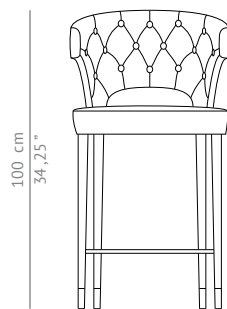

#### DIMENSIONS

WIDTH	53 cm   20,87"
DEPTH	53 cm   20,87"
HEIGHT	100 cm   39,37"
SEAT HEIGHT	66 cm   25,98"
SEAT DEPTH	45 cm   17,71"

#### MATERIALS

FABRIC	Synthetic leather
FABRIC REFERENCE	BB LERIDA I - Colour 7
FABRIC NEEDED	2 mts   78,74" (Standard width 1,40mts   55")
LEGS	Glossy black lacquered with glossy aged brass details

#### FABRIC / LEATHER REQUEST

COM	2 mts   78,74" (Standard width 1,40mts   55")
COL	30,08 sq ft

#### PACKAGING

DIMENSIONS	W 60 cm   23,62" D 60 cm   23,62" H 107 cm   42,12"
VOLUME	0,36m <sup>3</sup>   12,71ft <sup>3</sup>
WEIGHT	20kg   44,09 lbs