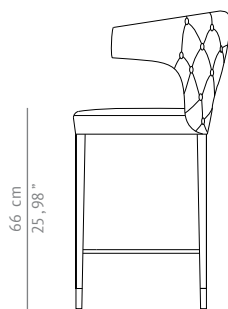

#### DIMENSIONS

WIDTH	53 cm   20,87"
DEPTH	53 cm   20,87"
HEIGHT	100 cm   39,37"
SEAT HEIGHT	66 cm   25,98"
SEAT DEPTH	45 cm   17,71"

#### MATERIALS

FABRIC	Synthetic leather
FABRIC REFERENCE	BB LERIDA I - Colour 7
FABRIC NEEDED	2 mts   78,74" (Standard width 1,40mts   55")
LEGS	Glossy black lacquered with glossy aged brass details

#### FABRIC / LEATHER REQUEST

COM	2 mts   78,74" (Standard width 1,40mts   55")
COL	30,08 sq ft

#### PACKAGING

DIMENSIONS	W 60 cm   23,62" D 60 cm   23,62" H 107 cm   42,12"
VOLUME	0,36m <sup>3</sup>   12,71ft <sup>3</sup>
WEIGHT	20kg   44,09 lbs