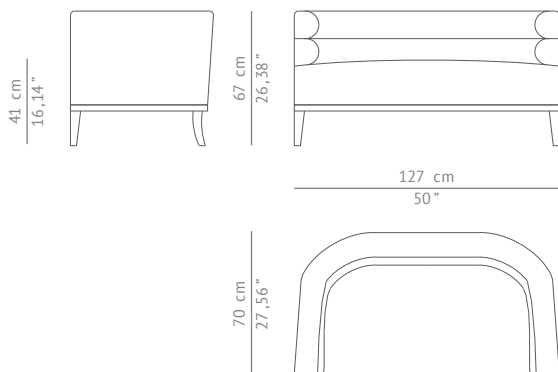

MAASAI | TWO SEAT SOFA

A mid century modern furniture piece that pays a tribute to the elderly people at MAASAI tribes which are highly respected. Every morning the eldest one gives the tribe the schedule for the day, and every day he does this in his own chair. MAASAI two seat sofa has the aim to transmit confidence for the next day, this mid century modern furniture piece it's a place where you can find respect and peace to determine your actions. The blue twill texture of MAASAI two seat sofa will give you strength when needed and you will find comfort in this mid century modern furniture piece as well.

DIMENSIONS

| | |
|----------------|----------------|
| WIDTH | 127 cm 50" |
| DEPTH | 70 cm 27,56" |
| HEIGHT | 67 cm 26,38" |
| SEAT HEIGHT | 41 cm 16,14" |
| SEAT DEPTH | 62 cm 24,41" |
| ARMREST HEIGHT | 70 cm 27,56" |

MATERIALS

| | |
|------------------|--|
| FABRIC | Satin |
| FABRIC REFERENCE | BB HANOI I - Colour 07 |
| FABRIC NEEDED | 6 mts 236,22" (Standard width 1,40mts 55") |
| LEGS | Gold leaf with gloss varnish |
| NAILS | Golden polished |

FABRIC / LEATHER REQUEST

| | |
|-----|---|
| COM | 6 mts 237" (Standard width 1,40mts 55") |
| COL | 92,4 sq ft |

PACKAGING

| | |
|------------|---|
| DIMENSIONS | W 134 cm 52,76" D 77 cm 30,31" H 74 cm 29,13" |
| VOLUME | 0,76 m ³ 26,8 ft ³ |
| WEIGHT | 72kg 158 lbs |