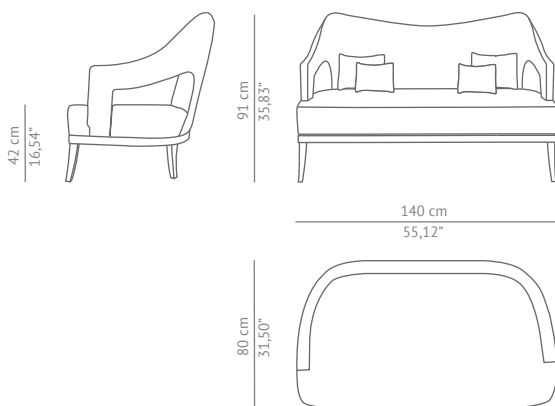

BRABBU

DESIGN FORCES

CASEGOODS UPHOLSTERY LIGHTING RUGS ART ACCESSORIES

N°20 | TWO SEAT SOFA

Each of BRABBU's living room furniture pieces arises from a fight between inspiration and hard work. Symbol of knowledge and rebirth, N°20 Two Seat Sofa was raised through a long journey of a total set of 24 prototypes intended to reinterpret the forces of nature in a living room furniture piece. N°20 distinguishes itself for its attitude represented in its fabric, a beautiful and standing out blue twill, and a structure that embraces us with strength and determination, like Mother Nature. N°20 Two Seat Sofa it's a modern living room furniture piece that will bring elegance to any decoration.

DIMENSIONS

| | |
|----------------|-----------------|
| WIDTH | 140 cm 55,12" |
| DEPTH | 80 cm 31,50" |
| HEIGHT | 91 cm 35,83" |
| SEAT HEIGHT | 42 cm 16,54" |
| SEAT DEPTH | 56 cm 22,05" |
| ARMREST HEIGHT | 66 cm 25,98" |

FABRIC / LEATHER REQUEST

| | |
|-----|--|
| COM | 6 mts 236,22" (Standard width 1,40mts 55") |
| COL | 92,4 sq ft |

PACKAGING

| | |
|------------|---|
| DIMENSIONS | W 147 cm 57,87" D 87 cm 34,25" H 98 cm 38,58" |
| VOLUME | 1,25 m ³ 44,14 ft ³ |
| WEIGHT | 77kg 169 lbs |