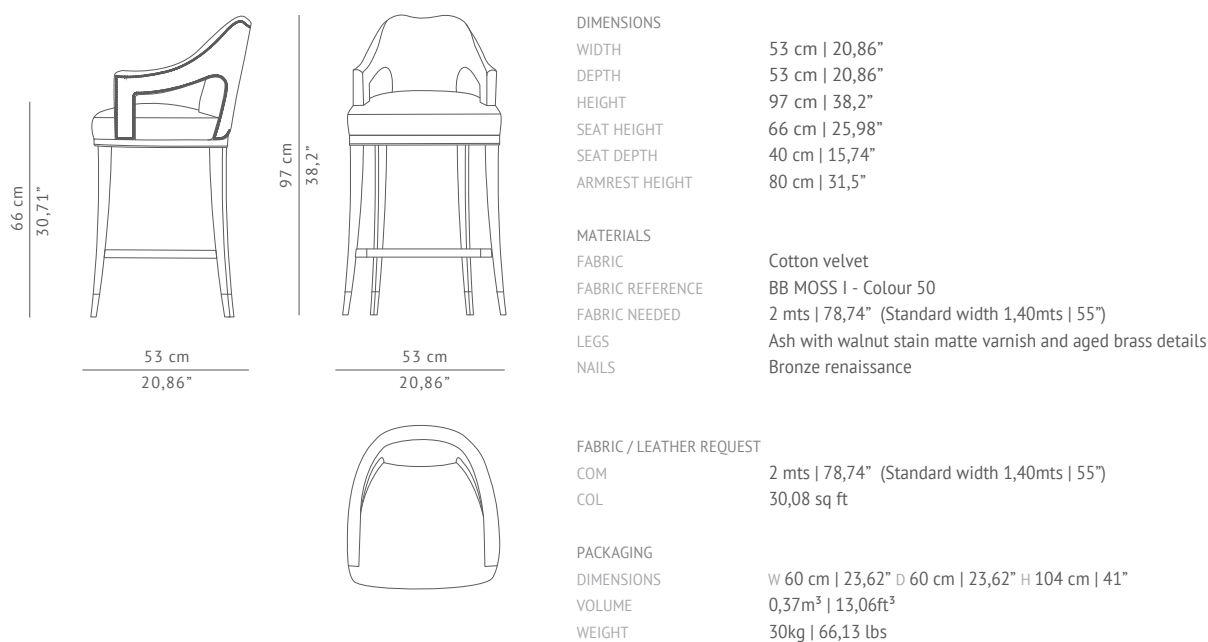

N°20 | COUNTER STOOL

Symbol of knowledge and rebirth, N°20 counter stool was raised through a long journey of a total set of 24 prototypes intended to reinterpret the forces of nature. N°20 distinguishes itself for its attitude represented in its fabric, a beautiful and standing out twill, and its structure that embraces us with strength and determination, like Mother Nature.

LEAD TIME

Production time is between 6 to 8 weeks for BRABBU collections.
Delivery time is not included.

All of our furniture can be made to measure and it is available in different finishes.
Please note that the colours and materials shown are for reference only and small variations may occur.